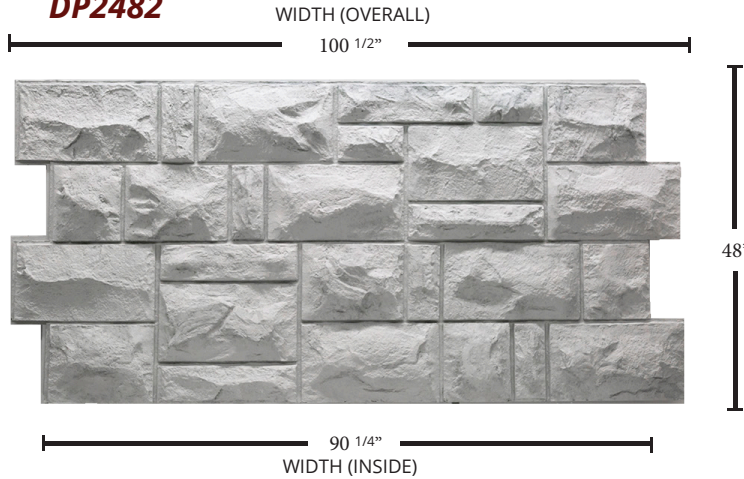

4'x8' SERIES

DP2482

4'x8' SERIES

DP2482 - CASTLESTONE 4'x8'

Thickness: 2 3/8" Outside Width: 100 1/2"
Height: 48" Weight: 46 lbs
Inside Width: 90 1/4" Area: 31.5 sq ft

ACCESSORIES

T1611

T1610

ACCESSORIES

T1611 - ROCK FACE TRIM

Thickness: 4" Depth: 3 3/8"
Length: 48"

T1610 - ROCK FACE TRIM

Thickness: 2 1/2" Depth: 3"
Length: 47 1/2"